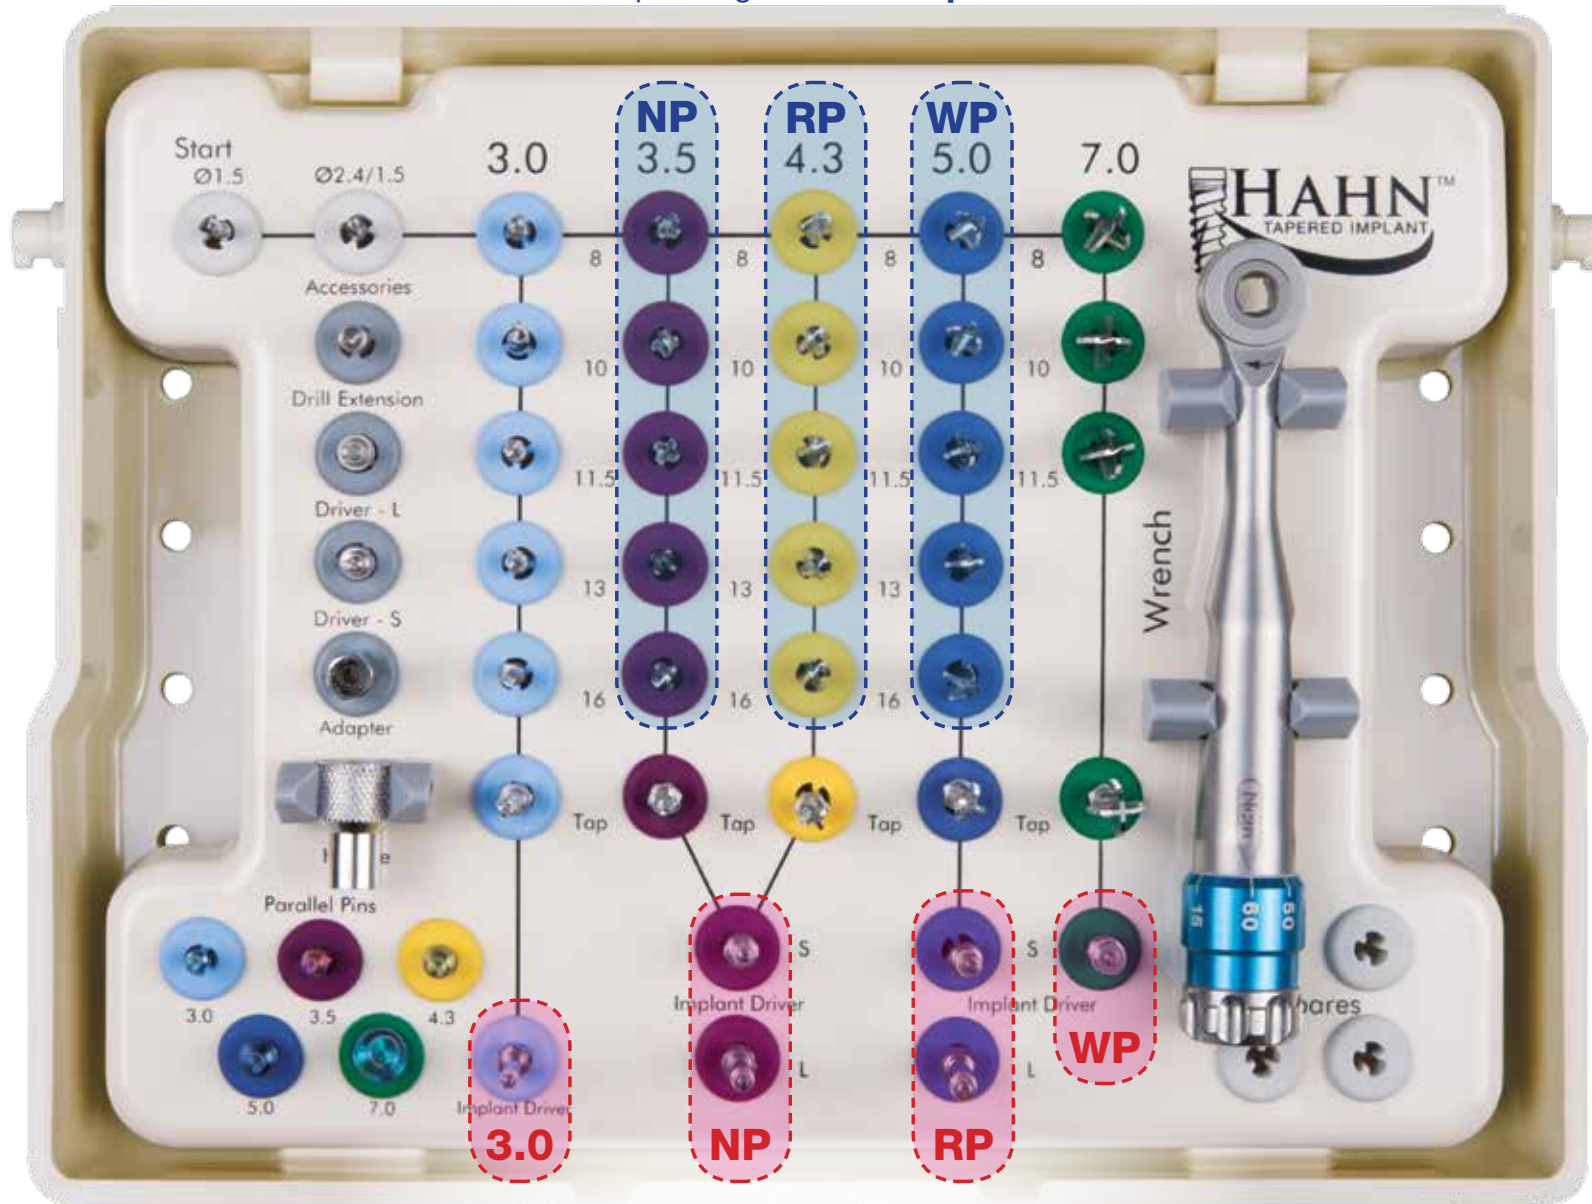

# Hahn™ Tapered Implant Instrumentation Compatibility

Drills corresponding to NobelReplace® drills

Drivers corresponding to NobelActive® drivers